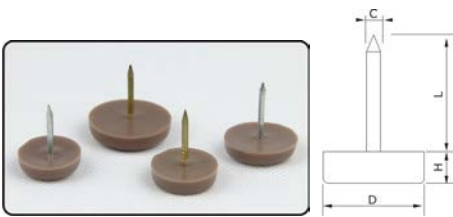

Подпятники с гвоздем

Part No.	Size				Colour
	D	H	L	c	
120010	12.7mm	6mm	18mm	1.9mm	Brown/Nature
120011	15.8mm	6mm	18mm	1.9mm	Brown/Nature
120012	19mm	6mm	18mm	1.9mm	Brown/Nature
120013	22mm	6mm	18mm	1.9mm	Brown/Nature
120014	25.4mm	6mm	18mm	1.9mm	Brown/Nature
120015	28.6mm	6mm	18mm	1.9mm	Brown/Nature

Part No.	Size				Colour
	D	H	L	C	
120020	12.7mm	6mm	18mm	1.9mm	Brown/Nature
120021	15.8mm	6mm	18mm	1.9mm	Brown/Nature
120022	19mm	6mm	18mm	1.9mm	Brown/Nature
120023	22mm	6mm	18mm	1.9mm	Brown/Nature
120024	25.4mm	6mm	18mm	1.9mm	Brown/Nature
120025	28.6mm	6mm	18mm	1.9mm	Brown/Nature

Part No.	Size				Colour
	D	H	L	C	
120120	19mm	10mm	18mm	2.6mm	Nature
120121	24mm	10mm	18mm	2.6mm	Nature
120122	27mm	10mm	18mm	2.6mm	Nature

Part No.	Size				Colour
	D	w	H	L	
120080	3/4"	1-1/4"	1/12"	3/8"	Nature
120081	1-1/4"	1/2"	1/12"	3/8"	Nature

Part No.	Size				Colour
	D	W	H	L	
120090	2"	5/8"	1/4"	5/8"	Nature

Part No.	Size				Colour
	D	W	H	L	
120100	2"	5/8"	1/4"	5/8"	Nature