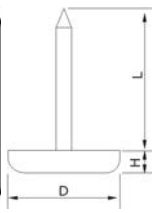

Part No.	Size				Colour
	D	H	L	C	
120050	15.8mm	5mm	18mm	1.9mm	Brown/Nature
120051	19mm	5mm	18mm	1.9mm	Brown/Nature

Part No.	Size				Colour
	D	H	L	C	
120030	12.7mm	10mm	19mm	2.6mm	Brown/Nature
120031	15.8mm	10mm	19mm	2.6mm	Brown/Nature
120032	19mm	10mm	19mm	2.6mm	Brown/Nature
120033	22mm	10mm	19mm	2.6mm	Brown/Nature
120034	25.4mm	10mm	19mm	2.6mm	Brown/Nature
120035	28.6mm	10mm	19mm	2.6mm	Brown/Nature

Part No.	Size				Colour
	D	H	L	c	
120060	1/2"	10mm	5/8"	1.9mm	Brown/Nature
120061	3/8"	10mm	5/8"	1.9mm	Brown/Nature
120062	5/8"	10mm	5/8"	1.9mm	Brown/Nature
120063	3/4"	10mm	5/8"	1.9mm	Brown/Nature

Part No.	Size				Colour
	D	H	L	C	
120120	19mm	10mm	18mm	2.6mm	Nickel
120121	22mm	10mm	18mm	2.6mm	Nickel
120122	24mm	10mm	18mm	2.6mm	Nickel
120123	27mm	10mm	18mm	2.6mm	Nickel
120124	30mm	10mm	18mm	2.6mm	Nickel

Part No.	Size				Colour
	D	H	L	C	
120120	19mm	10mm	18mm	2.6mm	Nature
120121	24mm	10mm	18mm	2.6mm	Nature
120122	27mm	10mm	18mm	2.6mm	Nature

Part No.	Size				Colour
	D	w	H	L	
120080	3/4"	1-1/4"	1/12"	3/8"	Nature
120081	1-1/4"	1/2"	1/12"	3/8"	Nature

Part No.	Size				Colour
	D	W	H	L	
120090	2"	5/8"	1/4"	5/8"	Nature

Part No.	Size				Colour
	D	W	H	L	
120100	2"	5/8"	1/4"	5/8"	Nature