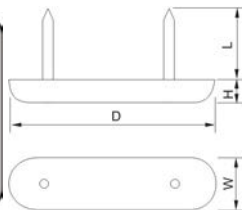

Part No.	Size				Colour
	D	H	L	C	
120050	15.8mm	5mm	18mm	1.9mm	Brown/Nature
120051	19mm	5mm	18mm	1.9mm	Brown/Nature

Part No.	Size				Colour
	D	H	L	C	
120030	12.7mm	10mm	19mm	2.6mm	Brown/Nature
120031	15.8mm	10mm	19mm	2.6mm	Brown/Nature
120032	19mm	10mm	19mm	2.6mm	Brown/Nature
120033	22mm	10mm	19mm	2.6mm	Brown/Nature
120034	25.4mm	10mm	19mm	2.6mm	Brown/Nature
120035	28.6mm	10mm	19mm	2.6mm	Brown/Nature

Part No.	Size				Colour
	D	H	L	c	
120060	1/2"	10mm	5/8"	1.9mm	Brown/Nature
120061	3/8"	10mm	5/8"	1.9mm	Brown/Nature
120062	5/8"	10mm	5/8"	1.9mm	Brown/Nature
120063	3/4"	10mm	5/8"	1.9mm	Brown/Nature

Part No.	Size				Colour
	D	H	L	C	
120120	19mm	10mm	18mm	2.6mm	Nickel
120121	22mm	10mm	18mm	2.6mm	Nickel
120122	24mm	10mm	18mm	2.6mm	Nickel
120123	27mm	10mm	18mm	2.6mm	Nickel
120124	30mm	10mm	18mm	2.6mm	Nickel

Part No.	Size				Colour
	D	H	L	C	
120120	19mm	10mm	18mm	2.6mm	Nature
120121	24mm	10mm	18mm	2.6mm	Nature
120122	27mm	10mm	18mm	2.6mm	Nature

Part No.	Size				Colour
	D	w	H	L	
120080	3/4"	1-1/4"	1/12"	3/8"	Nature
120081	1-1/4"	1/2"	1/12"	3/8"	Nature

Part No.	Size				Colour
	D	W	H	L	
120090	2"	5/8"	1/4"	5/8"	Nature

Part No.	Size				Colour
	D	W	H	L	
120100	2"	5/8"	1/4"	5/8"	Nature