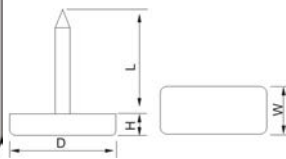

Part No.	Size				Colour
	D	H	L	C	
120050	15.8mm	5mm	18mm	1.9mm	Brown/Nature
120051	19mm	5mm	18mm	1.9mm	Brown/Nature

Part No.	Size				Colour
	D	H	L	C	
120030	12.7mm	10mm	19mm	2.6mm	Brown/Nature
120031	15.8mm	10mm	19mm	2.6mm	Brown/Nature
120032	19mm	10mm	19mm	2.6mm	Brown/Nature
120033	22mm	10mm	19mm	2.6mm	Brown/Nature
120034	25.4mm	10mm	19mm	2.6mm	Brown/Nature
120035	28.6mm	10mm	19mm	2.6mm	Brown/Nature

Part No.	Size				Colour
	D	H	L	c	
120060	1/2"	10mm	5/8"	1.9mm	Brown/Nature
120061	3/8"	10mm	5/8"	1.9mm	Brown/Nature
120062	5/8"	10mm	5/8"	1.9mm	Brown/Nature
120063	3/4"	10mm	5/8"	1.9mm	Brown/Nature

Part No.	Size				Colour
	D	H	L	C	
120120	19mm	10mm	18mm	2.6mm	Nickel
120121	22mm	10mm	18mm	2.6mm	Nickel
120122	24mm	10mm	18mm	2.6mm	Nickel
120123	27mm	10mm	18mm	2.6mm	Nickel
120124	30mm	10mm	18mm	2.6mm	Nickel

Part No.	Size				Colour
	D	H	L	C	
120120	19mm	10mm	18mm	2.6mm	Nature
120121	24mm	10mm	18mm	2.6mm	Nature
120122	27mm	10mm	18mm	2.6mm	Nature

Part No.	Size				Colour
	D	w	H	L	
120080	3/4"	1-1/4"	1/12"	3/8"	Nature
120081	1-1/4"	1/2"	1/12"	3/8"	Nature

Part No.	Size				Colour
	D	W	H	L	
120090	2"	5/8"	1/4"	5/8"	Nature

Part No.	Size				Colour
	D	W	H	L	
120100	2"	5/8"	1/4"	5/8"	Nature