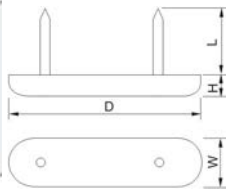

Part No.	Size				Colour
	D	H	L	C	
120050	15.8mm	5mm	18mm	1.9mm	Brown/Nature
120051	19mm	5mm	18mm	1.9mm	Brown/Nature

Part No.	Size				Colour
	D	H	L	C	
120030	12.7mm	10mm	19mm	2.6mm	Brown/Nature
120031	15.8mm	10mm	19mm	2.6mm	Brown/Nature
120032	19mm	10mm	19mm	2.6mm	Brown/Nature
120033	22mm	10mm	19mm	2.6mm	Brown/Nature
120034	25.4mm	10mm	19mm	2.6mm	Brown/Nature
120035	28.6mm	10mm	19mm	2.6mm	Brown/Nature

Part No.	Size				Colour
	D	H	L	c	
120060	1/2"	10mm	5/8"	1.9mm	Brown/Nature
120061	3/8"	10mm	5/8"	1.9mm	Brown/Nature
120062	5/8"	10mm	5/8"	1.9mm	Brown/Nature
120063	3/4"	10mm	5/8"	1.9mm	Brown/Nature

Part No.	Size				Colour
	D	H	L	C	
120120	19mm	10mm	18mm	2.6mm	Nickel
120121	22mm	10mm	18mm	2.6mm	Nickel
120122	24mm	10mm	18mm	2.6mm	Nickel
120123	27mm	10mm	18mm	2.6mm	Nickel
120124	30mm	10mm	18mm	2.6mm	Nickel

Part No.	Size				Colour
	D	H	L	C	
120120	19mm	10mm	18mm	2.6mm	Nature
120121	24mm	10mm	18mm	2.6mm	Nature
120122	27mm	10mm	18mm	2.6mm	Nature

Part No.	Size				Colour
	D	w	H	L	
120080	3/4"	1-1/4"	1/12"	3/8"	Nature
120081	1-1/4"	1/2"	1/12"	3/8"	Nature

Part No.	Size				Colour
	D	W	H	L	
120090	2"	5/8"	1/4"	5/8"	Nature

Part No.	Size				Colour
	D	W	H	L	
120100	2"	5/8"	1/4"	5/8"	Nature