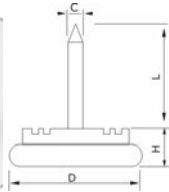

Part No.	Size				Colour
	D	H	L	C	
120050	15.8mm	5mm	18mm	1.9mm	Brown/Nature
120051	19mm	5mm	18mm	1.9mm	Brown/Nature

Part No.	Size				Colour
	D	H	L	C	
120030	12.7mm	10mm	19mm	2.6mm	Brown/Nature
120031	15.8mm	10mm	19mm	2.6mm	Brown/Nature
120032	19mm	10mm	19mm	2.6mm	Brown/Nature
120033	22mm	10mm	19mm	2.6mm	Brown/Nature
120034	25.4mm	10mm	19mm	2.6mm	Brown/Nature
120035	28.6mm	10mm	19mm	2.6mm	Brown/Nature

Part No.	Size				Colour
	D	H	L	c	
120060	1/2"	10mm	5/8"	1.9mm	Brown/Nature
120061	3/8"	10mm	5/8"	1.9mm	Brown/Nature
120062	5/8"	10mm	5/8"	1.9mm	Brown/Nature
120063	3/4"	10mm	5/8"	1.9mm	Brown/Nature

Part No.	Size				Colour
	D	H	L	C	
120120	19mm	10mm	18mm	2.6mm	Nickel
120121	22mm	10mm	18mm	2.6mm	Nickel
120122	24mm	10mm	18mm	2.6mm	Nickel
120123	27mm	10mm	18mm	2.6mm	Nickel
120124	30mm	10mm	18mm	2.6mm	Nickel

Part No.	Size				Colour
	D	H	L	C	
120120	19mm	10mm	18mm	2.6mm	Nature
120121	24mm	10mm	18mm	2.6mm	Nature
120122	27mm	10mm	18mm	2.6mm	Nature

Part No.	Size				Colour
	D	w	H	L	
120080	3/4"	1-1/4"	1/12"	3/8"	Nature
120081	1-1/4"	1/2"	1/12"	3/8"	Nature

Part No.	Size				Colour
	D	W	H	L	
120090	2"	5/8"	1/4"	5/8"	Nature

Part No.	Size				Colour
	D	W	H	L	
120100	2"	5/8"	1/4"	5/8"	Nature