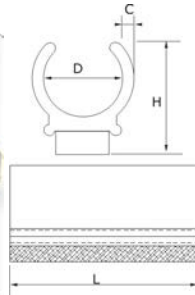

| Part No. | Dia. | H | Colour | Material |
|----------|--------|-------|--------|------------|
| 140050 | 1-3/8" | 8.5mm | Ch/Wh | Nylon/Felt |
| 140051 | 1-3/8" | 11mm | Ch/Wh | Nylon/Felt |

| Part No. | Dia. | H | Colour | Material |
|----------|--------|------|----------|------------|
| 140060 | 1-1/4" | 15mm | Ch/Br/Wh | Nylon/Felt |
| 140061 | 1-3/8" | 15mm | Ch/Br/Wh | Nylon/Felt |

| Part No. | Size | Colour | Material |
|----------|------|--------|---------------|
| 140040 | 7/8" | Br/Wh | HDPE and Felt |

| Part No. | Dia. | H | Colour | Material |
|----------|------|---|----------------|------------|
| 140014 | 13mm | | Black and gray | Nylon/Felt |

| Part No. | D | H | L | C | Colour | Material |
|----------|----------------|------|------|-----|--------|----------|
| 140013 | 1/2"(12.7mm) | 22mm | 45mm | 3mm | Clear | ABS and |
| 140012 | 5/8"(16mm) | 23mm | 50mm | 3mm | Clear | ABS and |
| 140011 | 3/4 "(19mm) | 24mm | 50mm | 3mm | Clear | ABS and |
| 140010 | 1-1/8"(28.6mm) | 30mm | 15mm | 3mm | Clear | ABS and |

| Part No. | Base dia. | H | Stem thread | Colour | Material |
|----------|-----------|-----|--------------|----------------|---------------|
| 140080 | 18mm | 9mm | 1/4"-20Sx1" | White and Grey | HDPE and Felt |
| 140081 | 18mm | 9mm | 5/16"-18Sx1" | White and Grey | HDPE and Felt |