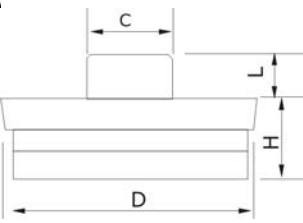

Продукция, изготовленная методом литья под давлением

| Part No. | D | H | L | C | Colour | Material |
|----------|--------|-----|-----|-----|--------|----------|
| 140033 | 4/3" | 9mm | 4mm | 9mm | Br/Wh | ABS and |
| 140030 | 7/8" | 9mm | 4mm | 9mm | Br/Wh | ABS and |
| 140031 | 1" | 9mm | 4mm | 9mm | Br/Wh | ABS and |
| 140032 | 1-1/2" | 9mm | 4mm | 9mm | Br/Wh | ABS and |

| Part No. | Dia. | H | Colour | Material |
|----------|------|------|-----------|------------|
| 140017 | 32mm | 22mm | Wh and Gr | Nylon/Felt |

| Part No. | Dia. | H | Colour | Material |
|----------|----------|-----|-----------|--------------|
| 140070 | 25mm | 9mm | Brown and | TPR and Felt |
| 140071 | 30mm | 9mm | Brown and | TPR and Felt |
| 140072 | 40mm | 9mm | Brown and | TPR and Felt |
| 140073 | 50mm | 9mm | Brown and | TPR and Felt |
| 140074 | 60mm | 9mm | Brown and | TPR and Felt |
| 140075 | 70mm | 9mm | Brown and | TPR and Felt |
| 140076 | 35x35mm | 9mm | Brown and | TPR and Felt |
| 140077 | 55x55mm | 9mm | Brown and | TPR and Felt |
| 140078 | 25x100mm | 9mm | Brown and | TPR and Felt |

| Part No. | Dia. | H | Colour | Material |
|----------|------|------|----------------|------------|
| 140015 | 28mm | 16mm | Black and gray | Nylon/Felt |

| Part No. | Dia. | H | Colour | Material |
|----------|------|------|-----------|------------|
| 140016 | 32mm | 22mm | Wh and Gr | Nylon/Felt |

| Part No. | Base dia. | H | Stem thread | Colour | Material |
|----------|-----------|-----|--------------|----------------|---------------|
| 140080 | 18mm | 9mm | 1/4"-20Sx1" | White and Grey | HDPE and Felt |
| 140081 | 18mm | 9mm | 5/16"-18Sx1" | White and Grey | HDPE and Felt |